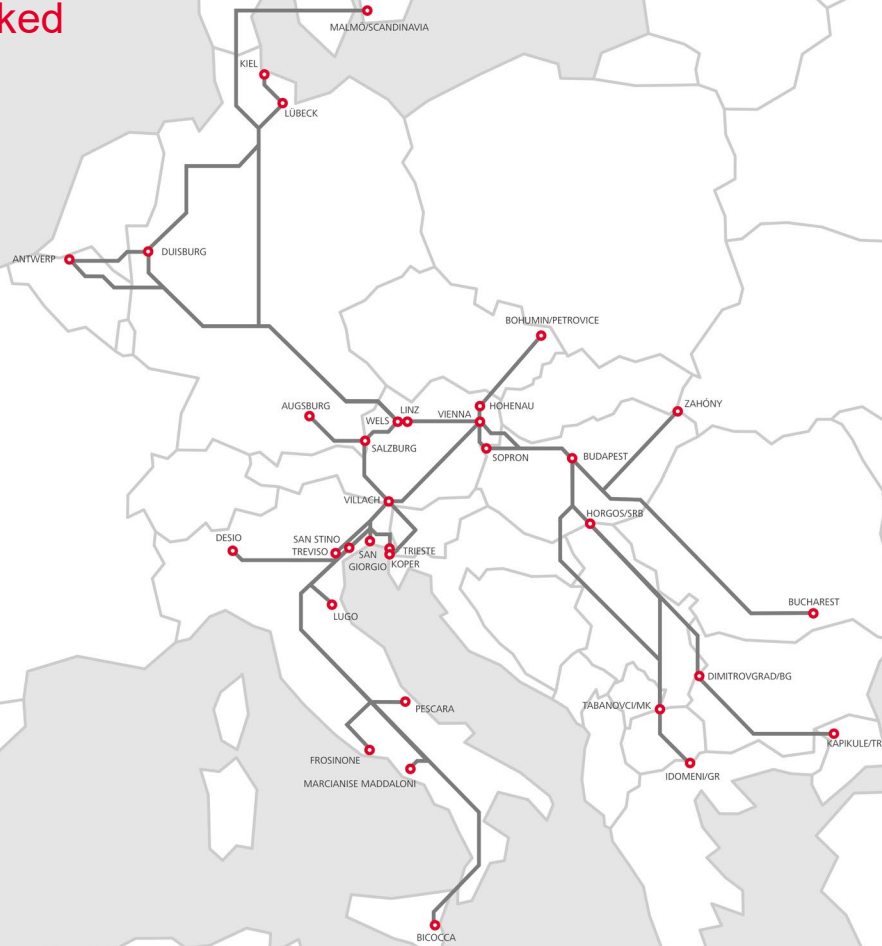

High-frequently linked