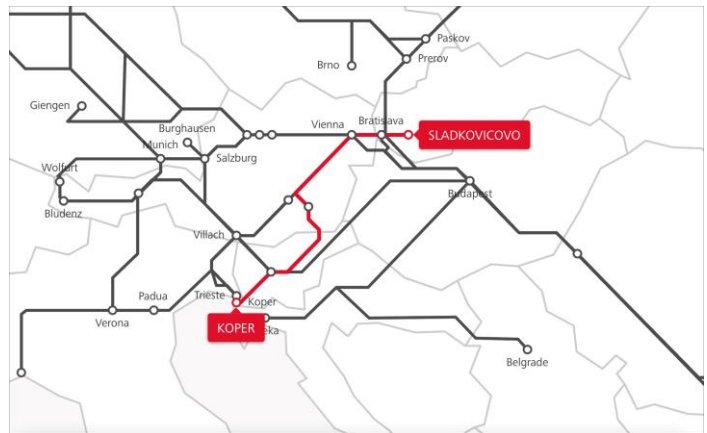

TransFER Intermodal Maritime

WE ARE RAILCORE

TransFER Sladkovicovo–Koper

The Rail Cargo Group, leading rail logistics provider in Europe as far as Asia, offers you a wide range of **intermodal** TransFER connections.

The port of Koper is an important transport hub for Central and Eastern Europe. This high-frequency connection between Koper and Sladkovicovo therefore provides a direct connection between Central and Eastern Europe with the Mediterranean region and the Far East.

Your benefits

- Direct connection between Sladkovicovo and Koper v.v.
- One to five departures per week
- Attractive transit times of up to 23 hours
- Antenna connections to terminals in Czechia, Poland and Hungary
- Daily haulage options to Czechia, Vienna and Hungary