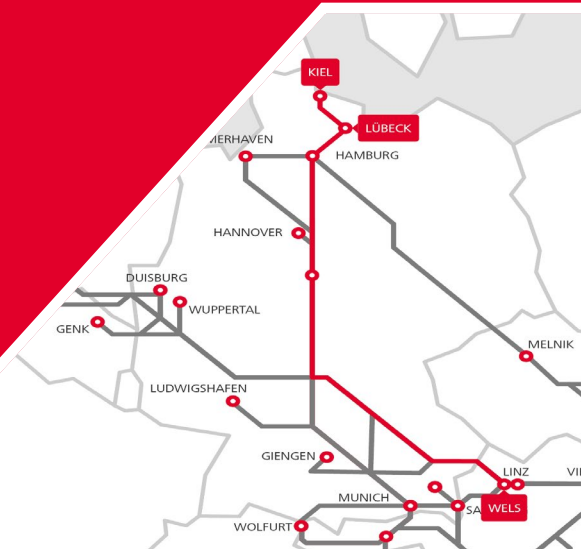

TransFER

Wels–Lübeck–Kiel

Connecting Central and Northern Europe

TODAY. TOMORROW. TOGETHER.

TransFER Wels–Lübeck–Kiel

Fast as lightning connection to our comprehensive network (TransNET) and throughout Central & Northern Europe

Holistic transport chain planning with end-to-end deliveries and disposition from a single source

Seamless between Austria and Northern Germany

Safe, reliable, punctual and in maximum quality

4 times a week in a round trip between Wels and Lübeck and 3 times a week between Lübeck and Kiel

High-frequently linked

The non-stop connection as interface of European economic centers

- **Arrival & distribution** via efficient single wagon system with a strong operating grid in the area
- Train formation points at terminals in Wels, Lübeck and Kiel: Composition of **single wagon** consignments and **groups of wagons**
- Connections to the **Scandinavian and Baltic markets** and beyond via the Baltic Sea ports in Northern Germany
- Connection possibility to **ocean-going ship traffic**

Schedule Wels–Lübeck–Kiel

Wels–Lübeck

	ex Wels	to Lübeck
Di, Mi, Fr, Sa	13:00	13:00

Lübeck–Wels

	ex Lübeck	to Wels
Mo	18:00	18:00
Do, Fr, So	03:00	03:00

Lübeck–Kiel

	ex Lübeck	to Kiel
Mo, Do, Fr	01:00	04:20