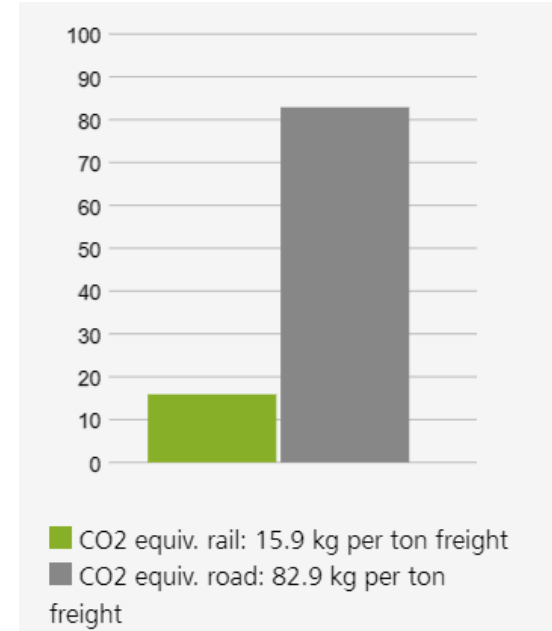

The non-stop connection as interface of European economic centers

- **Arrival & distribution** via efficient single wagon system with a strong operating grid in the area
- Train formation points at terminals in Wels, Lübeck and Kiel: Composition of **single wagon** consignments and **groups of wagons**
- Connections to the **Scandinavian and Baltic markets** and beyond via the Baltic Sea ports in Northern Germany
- Connection possibility to **ocean-going ship traffic**

Emissionsvergleich Schiene / Straße

Calculated with EcoTransIT-World assuming an average load and the respective country energy mix..