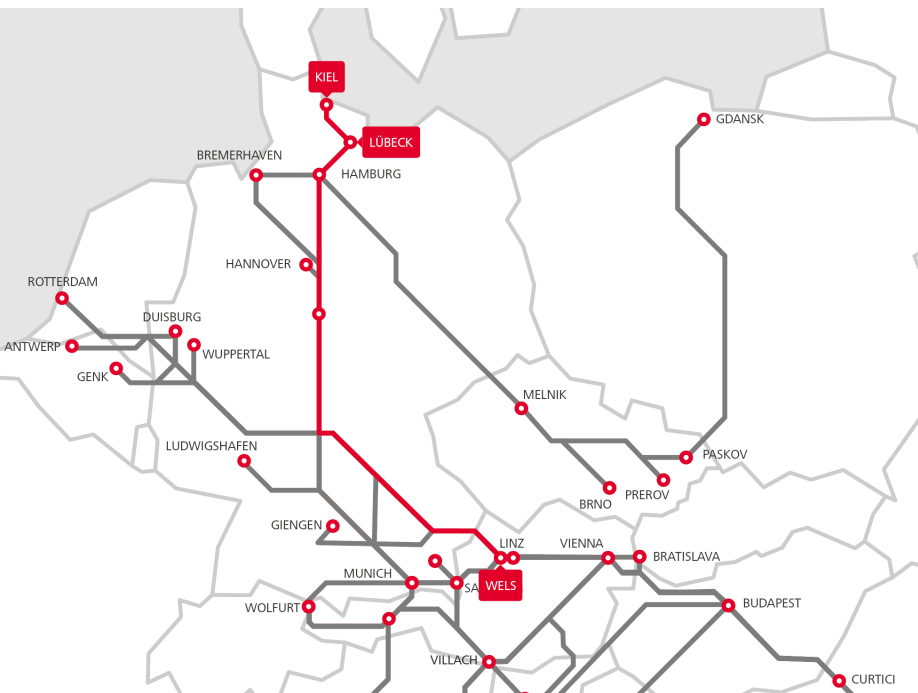

TransFER

Wels–Lübeck–Kiel

Connecting Central and Northern Europe

TODAY. TOMORROW. TOGETHER.

TransFER Wels–Lübeck–Kiel

Fast as lightning connection to our comprehensive network (TransNET) and throughout Central & Northern Europe

Holistic transport chain planning with end-to-end deliveries and disposition from a single source

Seamless between Austria and Northern Germany

Safe, reliable, punctual and in maximum quality

4 times a week in a round trip between Wels and Lübeck and 3 times a week between Lübeck and Kiel

High-frequently linked

The non-stop connection as interface of European economic centers

- **Arrival & distribution** via efficient single wagon system with a strong operating grid in the area
- Train formation points at terminals in Wels, Lübeck and Kiel: Composition of **single wagon** consignments and **groups of wagons**
- Connections to the **Scandinavian and Baltic markets** and beyond via the Baltic Sea ports in Northern Germany
- Connection possibility to **ocean-going ship traffic**

Schedule Wels–Lübeck–Kiel

Wels–Lübeck

	ex Wels	to Lübeck
Di, Mi, Fr, Sa	13:00	13:00

Lübeck–Wels

	ex Lübeck	to Wels
Mo	18:00	18:00
Do, Fr, So	03:00	03:00

Lübeck–Kiel

	ex Lübeck	to Kiel
Mo, Do, Fr	01:00	04:20