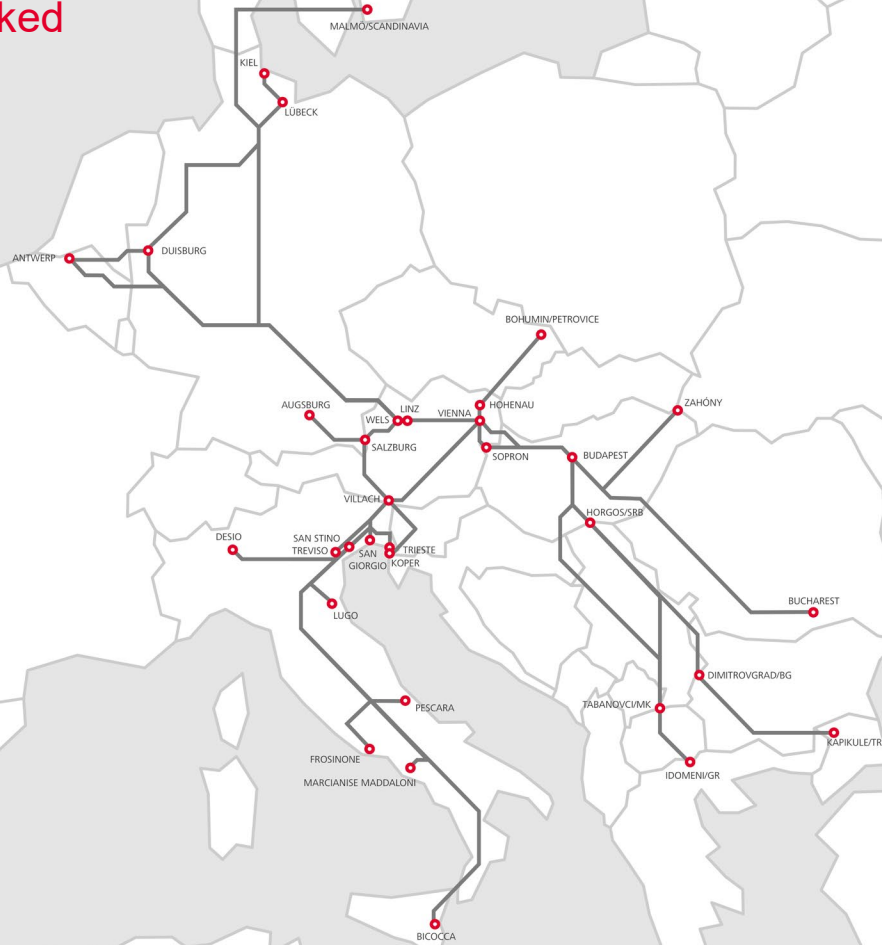

TransFER

Wels–Lübeck–Kiel

Connecting Central and Northern Europe

TODAY. TOMORROW. TOGETHER.

TransFER Wels–Lübeck–Kiel

Fast as lightning connection to our comprehensive network (TransNET) and throughout Central & Northern Europe

Holistic transport chain planning with end-to-end deliveries and disposition from a single source

Seamless between Austria and Northern Germany

Safe, reliable, punctual and in maximum quality

4 times a week in a round trip between Wels and Lübeck and 3 times a week between Lübeck and Kiel

High-frequently linked

The non-stop connection as interface of European economic centers

- **Arrival & distribution** via efficient single wagon system with a strong operating grid in the area
- Train formation points at terminals in Wels, Lübeck and Kiel: Composition of **single wagon** consignments and **groups of wagons**
- Connections to the **Scandinavian and Baltic markets** and beyond via the Baltic Sea ports in Northern Germany
- Connection possibility to **ocean-going ship traffic**

Schedule Wels–Lübeck–Kiel

Wels–Lübeck

	ex Wels	to Lübeck
Di, Mi, Fr, Sa	13:00	13:00

Lübeck–Wels

	ex Lübeck	to Wels
Mo	18:00	18:00
Do, Fr, So	03:00	03:00

Lübeck–Kiel

	ex Lübeck	to Kiel
Mo, Do, Fr	01:00	04:20