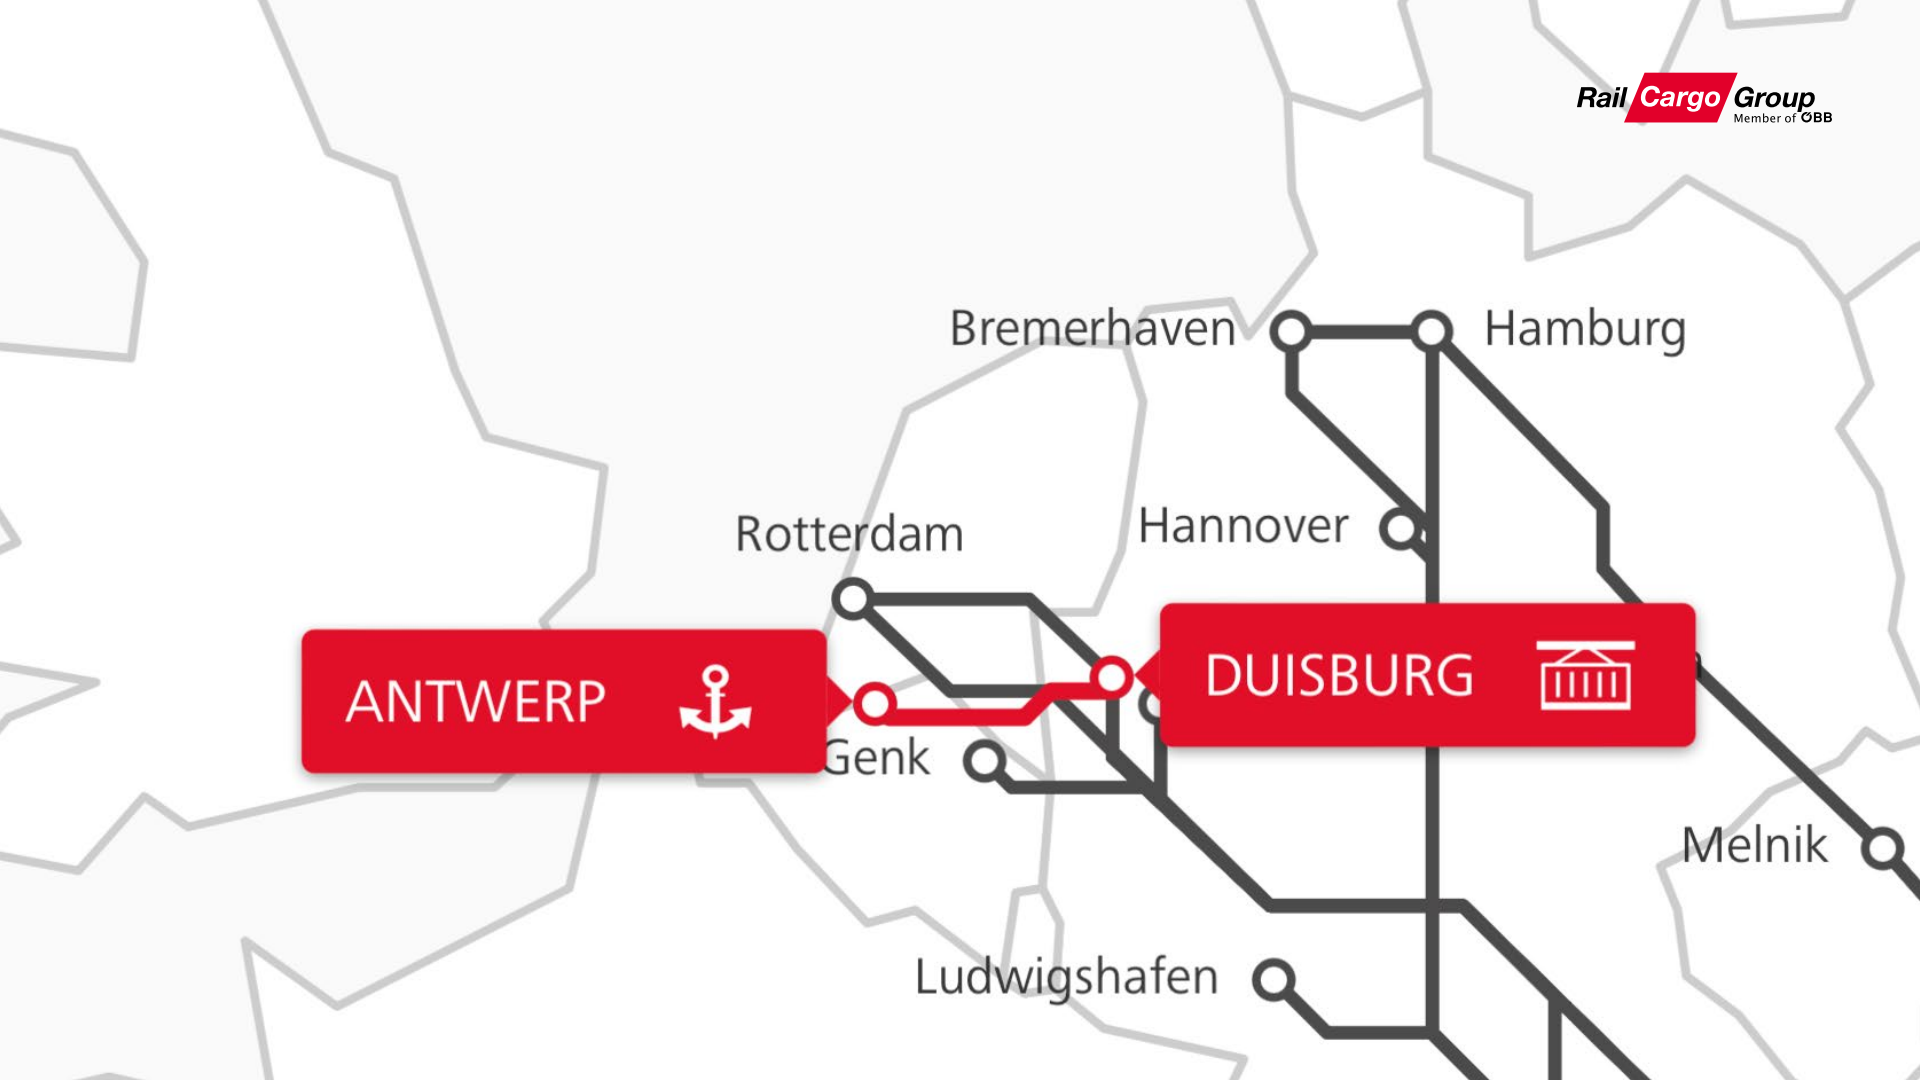

ANTWERP

DUISBURG

Bremerhaven Hamburg

Rotterdam Hannover

Genk

Ludwigshafen

Melnik