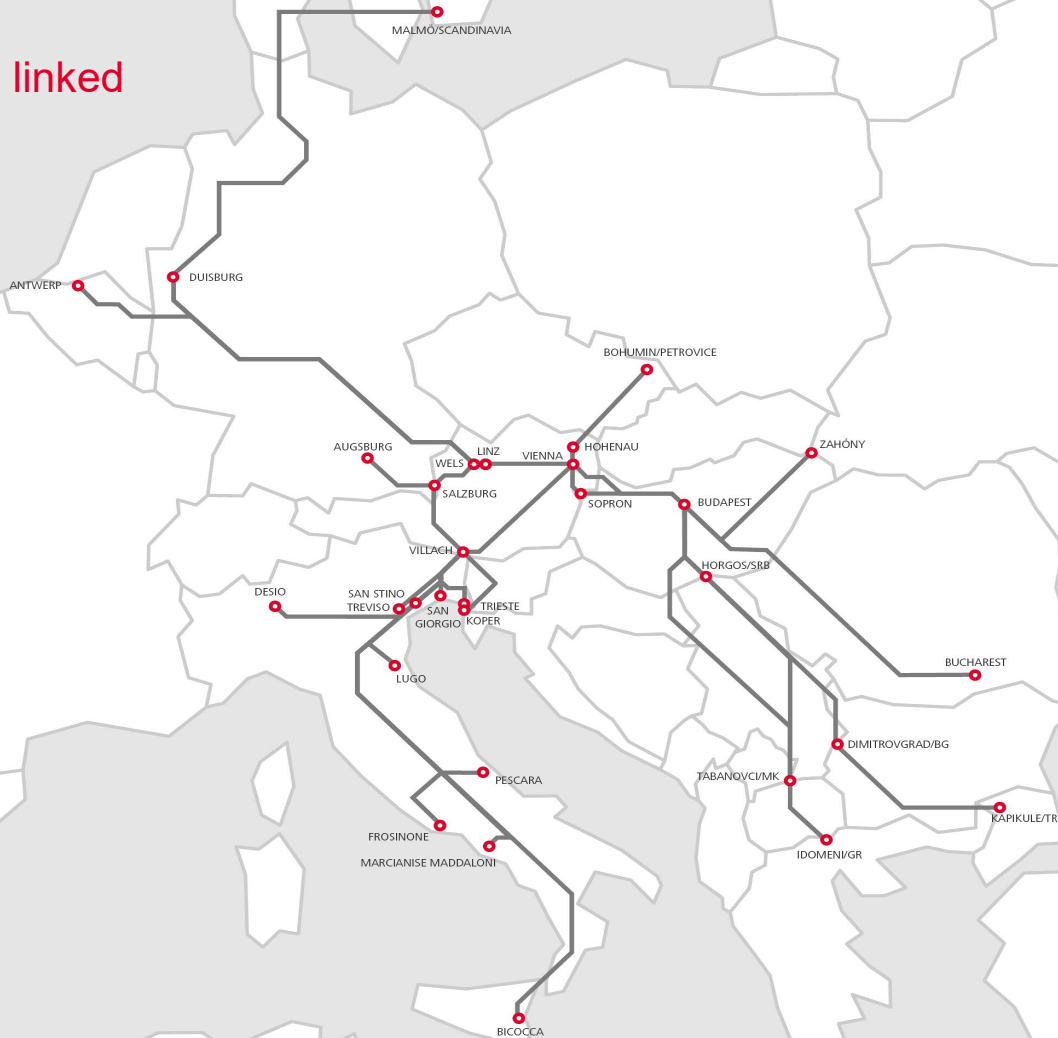

TransFER

Duisburg–Antwerp

Networking of Rhine-Ruhr region and Antwerp area

TODAY. TOMORROW. TOGETHER.

TransFER Duisburg–Antwerp

Fast as lightning connection to our entire European network

Holistic transport chain planning with end-to-end deliveries

Seamless between Germany and Antwerp

Safe, reliable, punctual and in maximum quality

2 times a week in a round trip

ANTWERP 

DUISBURG 

Bremerhaven Hamburg

Rotterdam Hannover

Genk

Ludwigshafen

Melnik

Logistics competence carrying our name

- Multifunctional TransFER connection with capacities for **conventional wagonload** traffic, **container** transports, as well as **hazardous goods (RID) shipments**
- First and last mile organization
- Comprehensive additional forwarding services

High-frequently linked

Destination: Antwerp

- Reliable and plannable transport solution
- 2 departures/week
- **Duration** Duisburg–Antwerp:
7,5 Std. hours on average

Your Benefits

- Comprehensive **end-to-end logistics solutions**, including first and last mile organisation
- Sustainable conventional **wagonload and container transport** – also suitable for dangerous goods (RID)
- **Comprehensive additional forwarding services** such as transshipment options, modern warehouse logistics and professional customs clearance
- Two round trips per week